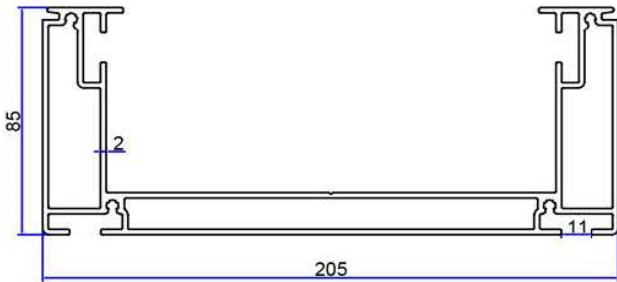

Profile No	kg/m
2339	7,827

Profile No	kg/m
2785	5,352

Profile No	kg/m
2338	1,730

Profile No	kg/m
2340	3,906

Profile No	kg/m
5312	1,100

Profile No	kg/m
2337	4,560

Profile No	kg/m
2341	3,028

Profile No	kg/m
2342	1,055

Ray Profili
Rail Profile

Product Code: 2339

Weight kg/m: 7,827
(160 x 130 x 2,5 mm)

Oluk Ön/Arka Kapama Profili
Gutter Front/Rear Closure Profile

Product Code: 2338

Weight kg/m: 1,730
(164,5 x 28,5 x 1,6 mm)

Oluk Profili
Gutter Profile

Product Code: 2337

Weight kg/m: 4,560
(85 x 205 x 2 mm)

Lamel Profili
Lamella Profiles

Product Code: 2340

Weight kg/m: 3,906
(40 x 286 x 2 mm)

Dikme Profili
Sewing Profile

Product Code: 2341