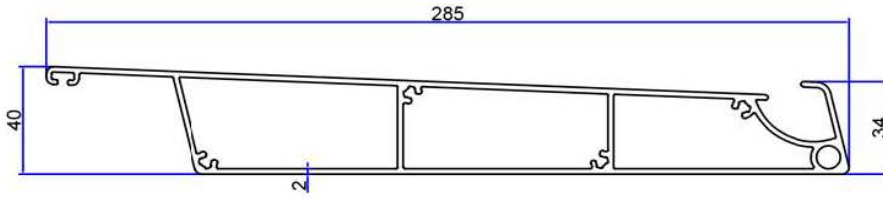

Profile No	kg/m
2339	7,827

Profile No	kg/m
2785	5,352

Profile No	kg/m
2338	1,730

Profile No	kg/m
2340	3,906

Profile No	kg/m
5312	1,100

Profile No	kg/m
2337	4,560

Profile No	kg/m
2341	3,028

Profile No	kg/m
2342	1,055

Ray Profili
Rail Profile

Product Code: 2339

Weight kg/m: 7,827
(160 x 130 x 2,5 mm)

Oluk Ön/Arka Kapama Profili
Gutter Front/Rear Closure Profile

Product Code: 2338

Weight kg/m: 1,730
(164,5 x 28,5 x 1,6 mm)