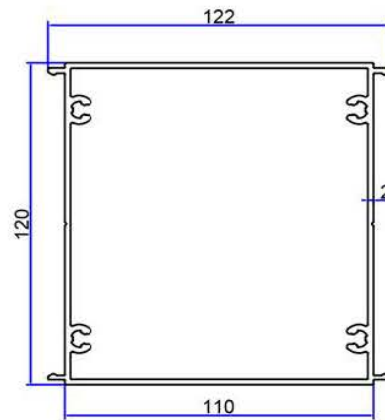

Profile No	kg/m
2339	7,827

Profile No	kg/m
2785	5,352

Profile No	kg/m
2338	1,730

Profile No	kg/m
2340	3,906

Profile No	kg/m
5312	1,100

Profile No	kg/m
2337	4,560

Profile No	kg/m
2341	3,028

Profile No	kg/m
2342	1,055

Ray Profili
Rail Profile

Product Code: 2339

Weight kg/m: 7,827
(160 x 130 x 2,5 mm)

Oluk Ön/Arka Kapama Profili
Gutter Front/Rear Closure Profile

Product Code: 2338

Weight kg/m: 1,730
(164,5 x 28,5 x 1,6 mm)

Oluk Profili
Gutter Profile

Product Code: 2337

Weight kg/m: 4,560
(85 x 205 x 2 mm)

Lamel Profili
Lamella Profiles

Product Code: 2340

Weight kg/m: 3,906
(40 x 286 x 2 mm)

Dikme Profili
Sewing Profile

Product Code: 2341