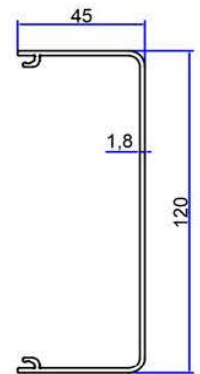

Profile No	kg/m
2339	7,827

Profile No	kg/m
2785	5,352

Profile No	kg/m
2338	1,730

Profile No	kg/m
2340	3,906

Profile No	kg/m
5312	1,100

Profile No	kg/m
2337	4,560

Profile No	kg/m
2341	3,028

Profile No	kg/m
2342	1,055

Ray Profili
Rail Profile

Product Code: 2339

Weight kg/m: 7,827
(160 x 130 x 2,5 mm)

Oluk Ön/Arka Kapama Profili
Gutter Front/Rear Closure Profile

Product Code: 2338

Weight kg/m: 1,730
(164,5 x 28,5 x 1,6 mm)

Oluk Profili
Gutter Profile

Product Code: 2337

Weight kg/m: 4,560
(85 x 205 x 2 mm)

Lamel Profili
Lamella Profiles

Product Code: 2340

Weight kg/m: 3,906
(40 x 286 x 2 mm)

Dikme Profili
Sewing Profile

Product Code: 2341