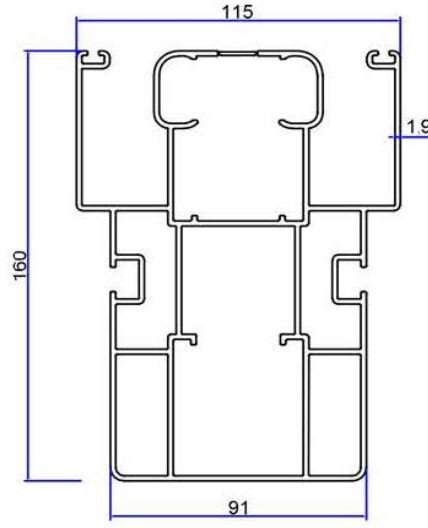

Profile No	kg/m
2339	7,827

Profile No	kg/m
2785	5,352

Profile No	kg/m
2338	1,730

Profile No	kg/m
2340	3,906

Profile No	kg/m
5312	1,100

Profile No	kg/m
2337	4,560

Profile No	kg/m
2341	3,028

Profile No	kg/m
2342	1,055

Ray Profili
Rail Profile

Product Code: 2339

Weight kg/m: 7,827
(160 x 130 x 2,5 mm)

Oluk Ön/Arka Kapama Profili
Gutter Front/Rear Closure Profile

Product Code: 2338

Weight kg/m: 1,730
(164,5 x 28,5 x 1,6 mm)

Oluk Profili
Gutter Profile

Product Code: 2337

Weight kg/m: 4,560
(85 x 205 x 2 mm)

Lamel Profili
Lamella Profiles

Product Code: 2340

Weight kg/m: 3,906
(40 x 286 x 2 mm)

Dikme Profili
Sewing Profile

Product Code: 2341

Weight kg/m: 3,028
(120 x 110 x 2 mm)

Dikme Kapak Profili
Sewing Cover Profile

Product Code: 2342

Weight kg/m: 1,055
(120 x 45 x 1,8 mm)

Motor Borusu
Motor Pipe

Product Code: 5312

Weight kg/m: 1,100
(\varnothing 75,5 x 1,5 mm)