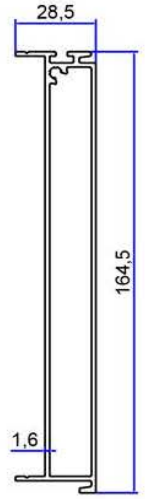

Profile No	kg/m
2339	7,827

Profile No	kg/m
2785	5,352

Profile No	kg/m
2338	1,730

Profile No	kg/m
2340	3,906

Profile No	kg/m
5312	1,100

Profile No	kg/m
2337	4,560

Profile No	kg/m
2341	3,028

Profile No	kg/m
2342	1,055

Ray Profili
Rail Profile

Product Code: 2339

Weight kg/m: 7,827
(160 x 130 x 2,5 mm)

Oluk Ön/Arka Kapama Profili
Gutter Front/Rear Closure Profile

Product Code: 2338

Weight kg/m: 1,730
(164,5 x 28,5 x 1,6 mm)