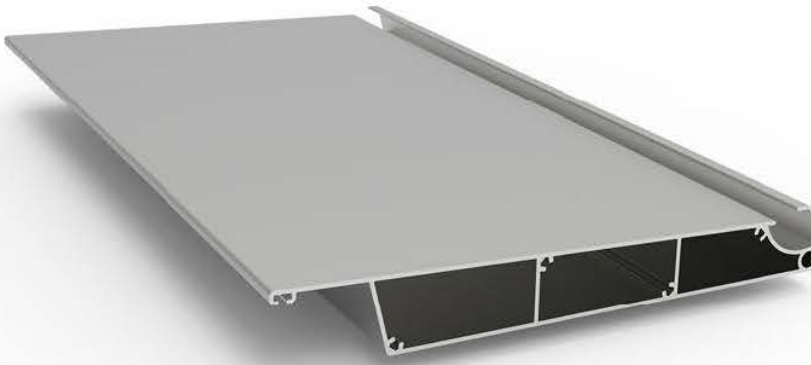

Lamel Profili
Lamella Profiles

Product Code: 2340

Weight kg/m: 3,906
(40 x 286 x 2 mm)